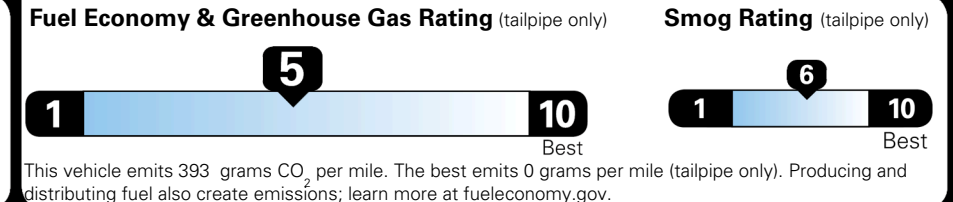

Inland Freight & Handling : \$1,495.00

TOTAL PRICE: \$59,435.00

EPA DOT Fuel Economy and Environment

Gasoline Vehicle

Fuel Economy

23 MPG
combined city/hwy

20 city
28 highway

4.3 gallons per 100 miles

Small SUVs range from 14 to 125 MPG. The best vehicle rates 146 MPGe.

You spend \$5,000
more in fuel costs over 5 years compared to the average new vehicle.

Annual fuel cost \$2,700

Actual results will vary for many reasons, including driving conditions and how you drive and maintain your vehicle. The average new vehicle gets 29 MPG and costs \$8,500 to fuel over 5 years. Cost estimates are based on 15,000 miles per year at \$ 4.15 per gallon. MPGe is miles per gasoline gallon equivalent. Vehicle emissions are a significant cause of climate change and smog.