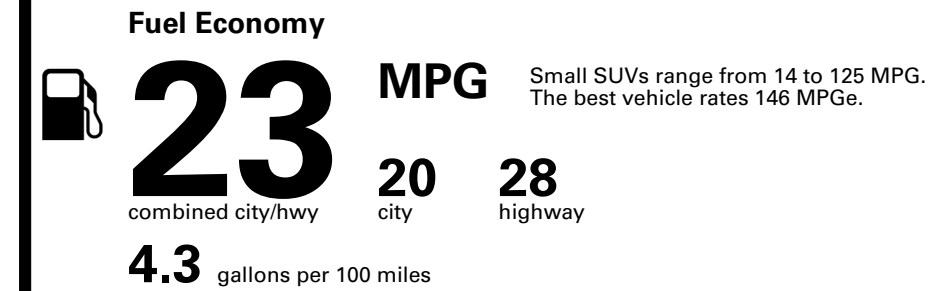

ADVANCED FEATURES

- Leather Seating Surfaces
- Back Lighting Film Trim
- Front Passenger Seat w/ Power Lumbar
- Bang & Olufsen® Premium Audio
- Surround View Monitor
- Blind-Spot View Monitor
- Parking Collision-Avoidance Assist
- Advanced Rear Occupant Alert
- Ventilated Front Seats
- Heated Steering Wheel

ADDITIONAL STANDARD FEATURES

- Carpeted Floor Mats

Full Tank of Gas

GENESIS WARRANTY

- 5-year / 60,000-mile New Vehicle Warranty*
- 10-year / 100,000-mile Powertrain Warranty*
- 7-year / Unlimited-mile Anti-perforation Warranty*
- * Limited warranties, see dealer for details

Manufacturer's Suggested Retail Price: $56,435.00

ADDED FEATURES:

- *UYUNI WHITE(UYH) Paint $650.00

Accessories

- *Cargo Cover $215.00
- *Cargo Tray $195.00
- *Roadside Assistance $105.00
- *First Aid Kit $65.00
- *Cargo Net $55.00
- *Cargo Blocks $40.00

SOLD TO: IL704
GENESIS OF NORTH AURORA
204 HANSEN BOULEVARD
NORTH AURORA IL 60542

SHIPPED TO: IL704

Inland Freight & Handling : $1,495.00

VIN: 5NMMBDTB7TH072981	EXTERIOR COLOR: UYUNI WHITE	INTERIOR/SEAT COLOR: HAVANA BROWN/OCEAN
MODEL: 7S4AAL9GW5A5	PORT OF ENTRY: MA	ACCESSORY WEIGHT: 17 lbs./ 8 kgs.

TOTAL PRICE: $59,255.00

EMISSIONS:
This vehicle is certified to meet emission requirements in all 50 states

EPA DOT Fuel Economy and Environment

Gasoline Vehicle

You spend $5,000
more in fuel costs over 5 years compared to the average new vehicle.

Annual fuel cost $2,700

Fuel Economy & Greenhouse Gas Rating (tailpipe only)

Smog Rating (tailpipe only)

This vehicle emits 393 grams CO₂ per mile. The best emits 0 grams per mile (tailpipe only). Producing and distributing fuel also create emissions; learn more at fueleconomy.gov.

Actual results will vary for many reasons, including driving conditions and how you drive and maintain your vehicle. The average new vehicle gets 29 MPG and costs $8,500 to fuel over 5 years. Cost estimates are based on 15,000 miles per year at $ 4.15 per gallon. MPGe is miles per gasoline gallon equivalent. Vehicle emissions are a significant cause of climate change and smog.

fueleconomy.gov

Calculate personalized estimates and compare vehicles

GOVERNMENT 5-STAR SAFETY RATINGS

Overall Vehicle Score ★ ★ ★ ★ ★

Based on the combined rating of frontal, side and rollover. Should ONLY be compared to other vehicles of similar size and weight.

Frontal Crash	Driver Passenger	★ ★ ★ ★ ★

Based on the risk of injury in a frontal impact. Should ONLY be compared to other vehicles of similar size and weight.

Side Crash	Front seat Rear seat	★ ★ ★ ★ ★

Based on the risk of injury in a side impact.

Rollover ★ ★ ★ ★

Based on the risk of rollover in a single-vehicle crash.

Star ratings range from 1 to 5 stars (★★★★★) with 5 being the highest.

Source: National Highway Traffic Safety Administration (NHTSA).

www.safercar.gov or 1-888-327-4236

Manufacturer's suggested retail price includes manufacturer's recommended pre-delivery service. Gasoline license and title fees state and local taxes and dealer installed options and accessories are not included in the manufacturer's suggested retail price. This label has been affixed to this vehicle by Genesis Motor America, pursuant to the requirements of 15 U.S.C. 1231 et seq. which prohibits its removal or alteration prior to delivery to the ultimate purchaser.

PARTS CONTENT INFORMATION

FOR VEHICLES IN THIS CARLINE: U.S./CANADIAN PARTS CONTENT: 26 %

MAJOR SOURCES OF FOREIGN PARTS CONTENT: KOREA: 64 %

FOR THIS VEHICLE: FINAL ASSEMBLY POINT: MONTGOMERY, ALABAMA

COUNTRY OF ORIGIN:

ENGINE: KOREA TRANSMISSION: KOREA

Note: Parts content does not include final assembly, distribution, or other non-parts costs.