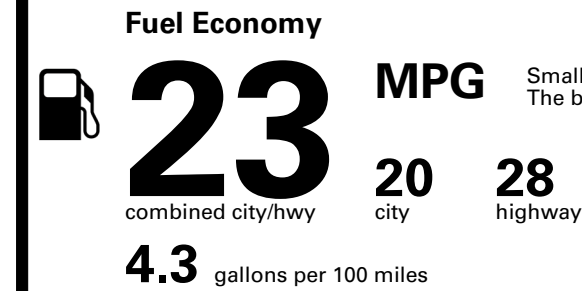

Inland Freight & Handling : \$1,495.00

TOTAL PRICE: \$59,480.00

EPA DOT Fuel Economy and Environment

Gasoline Vehicle

Small SUVs range from 14 to 125 MPG. The best vehicle rates 146 MPGe.

You spend \$5,000
more in fuel costs over 5 years
compared to the average new vehicle.