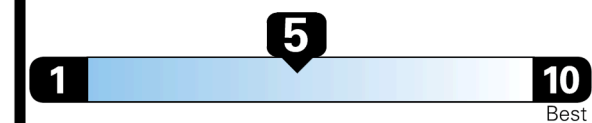

Small SUVs range from 14 to 125 MPG. The best vehicle rates 146 MPGe.

You spend \$5,000
more in fuel costs over 5 years compared to the average new vehicle.

Annual fuel cost \$2,700

Fuel Economy & Greenhouse Gas Rating (tailpipe only)