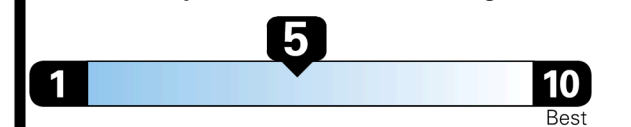

Small SUVs range from 14 to 125 MPG. The best vehicle rates 146 MPGe.

You spend \$5,000
more in fuel costs over 5 years compared to the average new vehicle.

Annual fuel cost \$2,700

Fuel Economy & Greenhouse Gas Rating (tailpipe only)