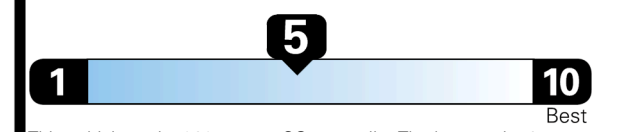

Fuel Economy & Greenhouse Gas Rating (tailpipe only)