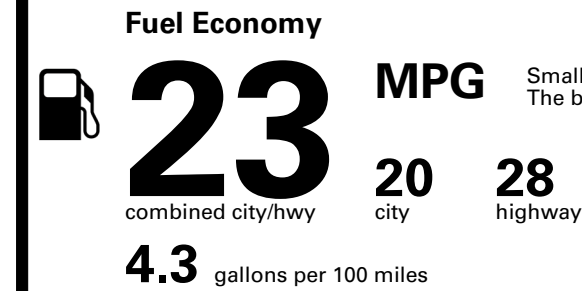

Inland Freight & Handling : \$1,495.00

TOTAL PRICE: \$59,325.00

EPA DOT Fuel Economy and Environment

Gasoline Vehicle

Small SUVs range from 14 to 125 MPG. The best vehicle rates 146 MPGe.

You spend \$5,000
more in fuel costs over 5 years
compared to the average new vehicle.