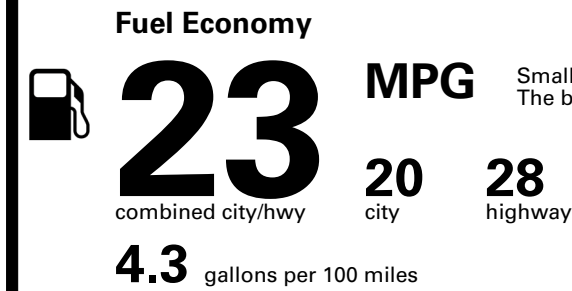

Inland Freight & Handling : \$1,495.00

TOTAL PRICE: \$59,390.00

159 A

EPA DOT Fuel Economy and Environment

Gasoline Vehicle

Small SUVs range from 14 to 125 MPG. The best vehicle rates 146 MPGe.

You spend \$5,000 more in fuel costs over 5 years compared to the average new vehicle.

Annual fuel cost \$2,700

Fuel Economy & Greenhouse Gas Rating (tailpipe only)

Smog Rating (tailpipe only)

This vehicle emits 393 grams CO₂ per mile. The best emits 0 grams per mile (tailpipe only). Producing and distributing fuel also create emissions; learn more at fueleconomy.gov.