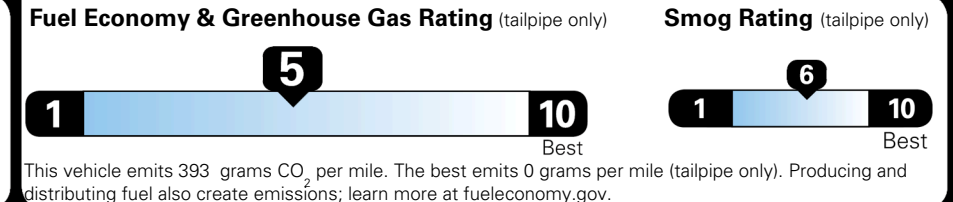

Inland Freight & Handling : \$1,495.00

TOTAL PRICE: \$59,525.00

EPA DOT Fuel Economy and Environment

Gasoline Vehicle

Fuel Economy

23 MPG
combined city/hwy

20 city
28 highway

4.3 gallons per 100 miles

Small SUVs range from 14 to 125 MPG. The best vehicle rates 146 MPGe.

You spend \$5,000
more in fuel costs over 5 years compared to the average new vehicle.

Annual fuel cost \$2,700

Actual results will vary for many reasons, including driving conditions and how you drive and maintain your vehicle. The average new vehicle gets 29 MPG and costs \$8,500 to fuel over 5 years. Cost estimates are based on 15,000 miles per year at \$ 4.15 per gallon. MPGe is miles per gasoline gallon equivalent. Vehicle emissions are a significant cause of climate change and smog.