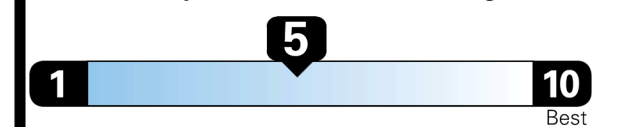

Fuel Economy & Greenhouse Gas Rating (tailpipe only)