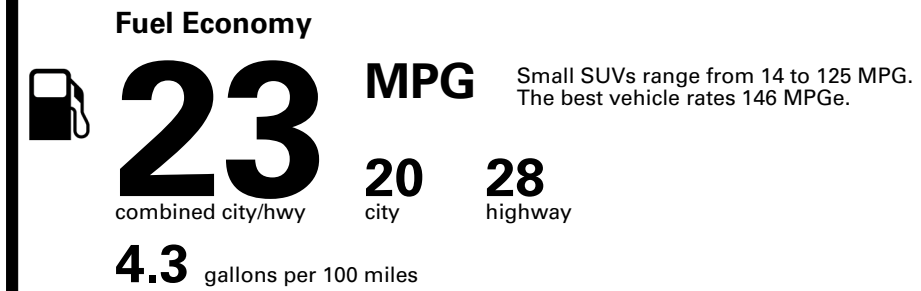

## EPA DOT Fuel Economy and Environment

Gasoline Vehicle

**You spend \$5,000**  
more in fuel costs over 5 years compared to the average new vehicle.

**Annual fuel cost \$2,700**

**Fuel Economy & Greenhouse Gas Rating** (tailpipe only)