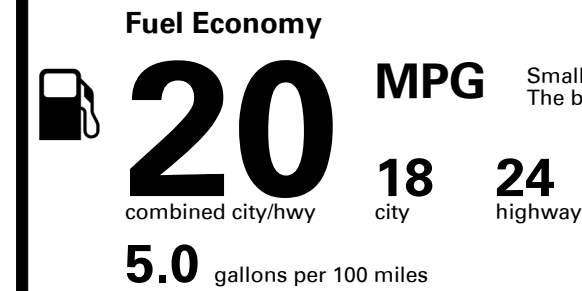

## EPA DOT Fuel Economy and Environment

Gasoline Vehicle

**You spend \$6,500**  
**more in fuel costs over 5 years**  
compared to the average new vehicle.

**Annual fuel cost \$3,200**

**Fuel Economy & Greenhouse Gas Rating** (tailpipe only)