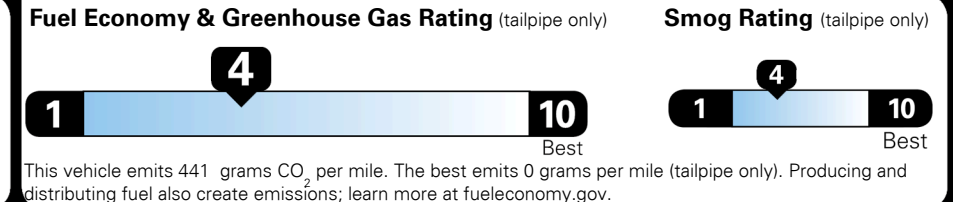

Manufacturer's Suggested Retail Price: $58,300.00

ADDED FEATURES:

- *MAUNA RED(RJK) Paint $650.00
- *Sport Advanced Package: $6,400.00
  - 21-inch Sport Alloy Wheels
  - Nappa Leather Seating Surfaces
  - Leatherette Wrapped Upper Instrument Panel
  - Microfiber Suede Headliner
  - Lexicon® Premium Audio / Genesis Digital Key
  - Surround View Monitor / Blind-Spot View Monitor
  - Remote Smart Parking Assist
  - Parking Distance Warning - Forward / Reverse
  - Parking Collision-Avoidance Assist - Reverse
  - Layered Edge Backlit Trim

Accessories

- *First Aid Kit $45.00
- *Illuminated Door Scuff Plates $395.00

SOLD TO: WA706 SHIPPED TO: WA706
GENESIS OF KIRKLAND
13400 NE 124TH ST
KIRKLAND WA 98034

Inland Freight & Handling : $1,350.00

VIN: 5NMMCDTC2SH027757	ENGINE: G6DSRA467617	EXTERIOR COLOR: MAUNA RED	INTERIOR/SEAT COLOR: OBSIDIAN BLACK/OBSIDIAN
MODEL: U0462A65	PORT OF ENTRY: MA	TRANSPORT: TRUCK	ACCESSORY WEIGHT: 8 lbs./ 4 kgs.

TOTAL PRICE: $67,140.00

255 A 60

EMISSIONS:
This vehicle is certified to meet emission requirements in all 50 states

EPA DOT Fuel Economy and Environment

Gasoline Vehicle

Fuel Economy

20 MPG
combined city/hwy

18 city
24 highway

5.0 gallons per 100 miles

Small SUVs range from 14 to 118 MPG. The best vehicle rates 140 MPG.

You spend $6,500
more in fuel costs over 5 years compared to the average new vehicle.

Annual fuel cost $3,200

Actual results will vary for many reasons, including driving conditions and how you drive and maintain your vehicle. The average new vehicle gets 28 MPG and costs $9,500 to fuel over 5 years. Cost estimates are based on 15,000 miles per year at $ 4.25 per gallon. MPGe is miles per gasoline gallon equivalent. Vehicle emissions are a significant cause of climate change and smog.

fueleconomy.gov
Calculate personalized estimates and compare vehicles

GOVERNMENT 5-STAR SAFETY RATINGS

Overall Vehicle Score ★ ★ ★ ★ ★

Based on the combined rating of frontal, side and rollover. Should ONLY be compared to other vehicles of similar size and weight.

Frontal Crash	Driver	★ ★ ★ ★
	Passenger	★ ★ ★ ★ ★
Based on the risk of injury in a frontal impact. Should ONLY be compared to other vehicles of similar size and weight.		
Side Crash	Front seat	★ ★ ★ ★ ★
	Rear seat	★ ★ ★ ★ ★
Based on the risk of injury in a side impact.		
Rollover		★ ★ ★ ★
Based on the risk of rollover in a single-vehicle crash.		

Manufacturer's suggested retail price includes manufacturer's recommended pre-delivery service. Gasoline license and title fees state and local taxes and dealer installed options and accessories are not included in the manufacturer's suggested retail price. This label has been affixed to this vehicle by Genesis Motor America, pursuant to the requirements of 15 U.S.C. 1231 et seq. which prohibits its removal or alteration prior to delivery to the ultimate purchaser.

Star ratings range from 1 to 5 stars (★★★★★) with 5 being the highest.
Source: National Highway Traffic Safety Administration (NHTSA).
www.safercar.gov or 1-888-327-4236

PARTS CONTENT INFORMATION

FOR VEHICLES IN THIS CARLINE: U.S./CANADIAN PARTS CONTENT: 25 %

MAJOR SOURCES OF FOREIGN PARTS CONTENT: KOREA: 70 %

FOR THIS VEHICLE: FINAL ASSEMBLY POINT: MONTGOMERY, ALABAMA

COUNTRY OF ORIGIN: ENGINE: KOREA TRANSMISSION: KOREA

Note: Parts content does not include final assembly, distribution, or other non-parts costs.