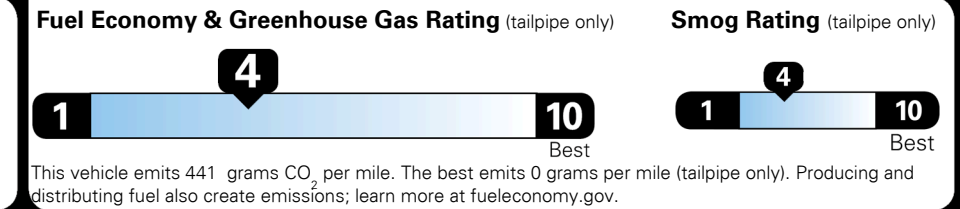

EMISSIONS:
 This vehicle is certified to meet emission requirements in all 50 states

TOTAL PRICE: \$70,595.00

EPA DOT Fuel Economy and Environment

Gasoline Vehicle

Fuel Economy

20 MPG
 combined city/hwy

18 MPG
 city

24 MPG
 highway

5.0 gallons per 100 miles

Small SUVs range from 14 to 118 MPG. The best vehicle rates 140 MPG.

You spend \$6,500
 more in fuel costs over 5 years compared to the average new vehicle.

Annual fuel cost \$3,200