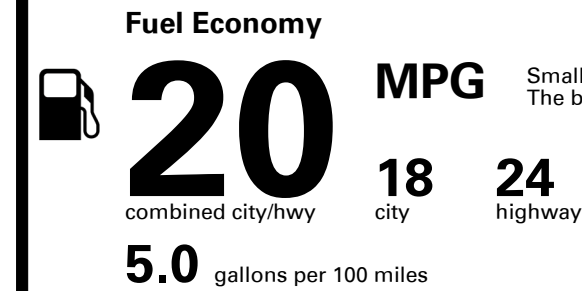

## EPA DOT Fuel Economy and Environment

Gasoline Vehicle

**You spend \$6,500**  
 more in fuel costs over 5 years compared to the average new vehicle.

**Annual fuel cost \$3,200**