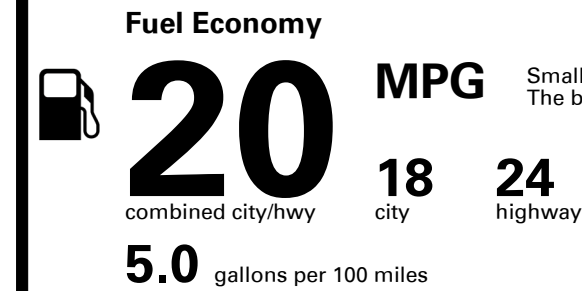

TOTAL PRICE: \$67,080.00

169 A 52

EMISSIONS:
 This vehicle is certified to meet emission requirements in all 50 states

EPA DOT Fuel Economy and Environment

Gasoline Vehicle

Small SUVs range from 14 to 118 MPG. The best vehicle rates 140 MPGe.

You spend \$6,500
 more in fuel costs over 5 years compared to the average new vehicle.

Annual fuel cost \$3,200

Fuel Economy & Greenhouse Gas Rating (tailpipe only)

Smog Rating (tailpipe only)

This vehicle emits 441 grams CO₂ per mile. The best emits 0 grams per mile (tailpipe only). Producing and distributing fuel also create emissions; learn more at fueleconomy.gov.