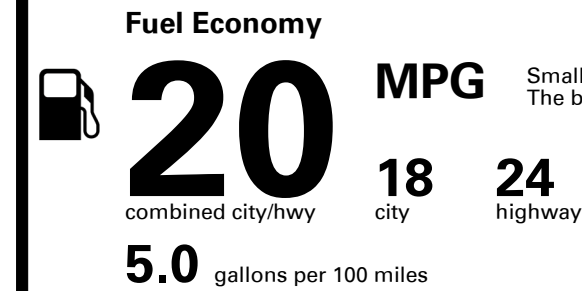

Additional Standard Features

- Carpeted Floor Mats

Full Tank of Gas

GENESIS WARRANTY

- 5-year/60,000-mile New Vehicle Warranty*
- 10-year/100,000-mile Powertrain Warranty*
- 7-year/Unlimited-mile Anti-perforation Warranty*
- * Limited warranties, see dealer for details

Manufacturer's Suggested Retail Price: $58,300.00

ADDED FEATURES:

- *MAUNA RED(RJK) Paint $650.00
- *Sport Advanced Package: $6,400.00
  - 21-inch Sport Alloy Wheels
  - Nappa Leather Seating Surfaces
  - Leatherette Wrapped Upper Instrument Panel
  - Microfiber Suede Headliner
  - Lexicon® Premium Audio / Genesis Digital Key
  - Surround View Monitor / Blind-Spot View Monitor
  - Remote Smart Parking Assist
  - Parking Distance Warning - Forward / Reverse
  - Parking Collision-Avoidance Assist - Reverse
  - Layered Edge Backlit Trim

Accessories

- *Cargo Net $50.00
- *First Aid Kit $45.00
- *All Season Fitted Liners $220.00

SOLD TO: WA706 SHIPPED TO: WA706
GENESIS OF KIRKLAND
13400 NE 124TH ST
KIRKLAND WA 98034

Inland Freight & Handling : $1,350.00

VIN: 5NMMCDTC8SH027584	ENGINE: G6DSRA470279	EXTERIOR COLOR: MAUNA RED	INTERIOR/SEAT COLOR: OBSIDIAN BLACK/OBSIDIAN
MODEL: U0462A65	PORT OF ENTRY: MA	TRANSPORT: TRUCK	ACCESSORY WEIGHT: 21 lbs./ 9 kgs.

TOTAL PRICE: $67,015.00

253 A 66

EMISSIONS:
This vehicle is certified to meet emission requirements in all 50 states

EPA DOT Fuel Economy and Environment

Gasoline Vehicle

Small SUVs range from 14 to 118 MPG. The best vehicle rates 140 MPGe.

You spend $6,500
more in fuel costs over 5 years compared to the average new vehicle.

Annual fuel cost $3,200