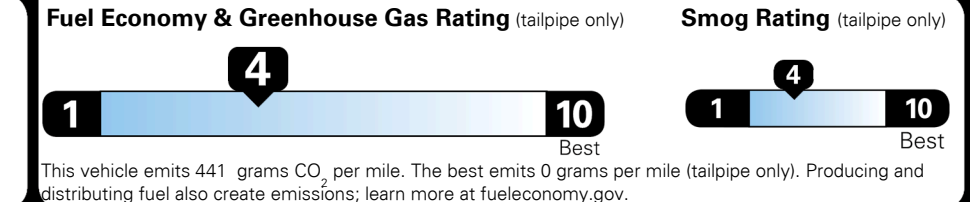

Actual results will vary for many reasons, including driving conditions and how you drive and maintain your vehicle. The average new vehicle gets 28 MPG and costs $9,500 to fuel over 5 years. Cost estimates are based on 15,000 miles per year at $ 4.25 per gallon. MPGe is miles per gasoline gallon equivalent. Vehicle emissions are a significant cause of climate change and smog.

fueleconomy.gov

Calculate personalized estimates and compare vehicles

GOVERNMENT 5-STAR SAFETY RATINGS

Overall Vehicle Score ★ ★ ★ ★ ★

Based on the combined rating of frontal, side and rollover. Should ONLY be compared to other vehicles of similar size and weight.

Frontal	Driver	★ ★ ★ ★
Crash	Passenger	★ ★ ★ ★ ★
Based on the risk of injury in a frontal impact. Should ONLY be compared to other vehicles of similar size and weight.		
Side	Front seat	★ ★ ★ ★ ★
Crash	Rear seat	★ ★ ★ ★ ★
Based on the risk of injury in a side impact.		
Rollover		★ ★ ★ ★
Based on the risk of rollover in a single-vehicle crash.		

Manufacturer's suggested retail price includes manufacturer's recommended pre-delivery service. Gasoline license and title fees state and local taxes and dealer installed options and accessories are not included in the manufacturer's suggested retail price. This label has been affixed to this vehicle by Genesis Motor America, pursuant to the requirements of 15 U.S.C. 1231 et seq. which prohibits its removal or alteration prior to delivery to the ultimate purchaser.

Star ratings range from 1 to 5 stars (★★★★★) with 5 being the highest.
Source: National Highway Traffic Safety Administration (NHTSA).
www.safercar.gov or 1-888-327-4236

PARTS CONTENT INFORMATION

FOR VEHICLES IN THIS CARLINE: U.S./CANADIAN PARTS CONTENT: 25 %

MAJOR SOURCES OF FOREIGN PARTS CONTENT: KOREA: 70 %

FOR THIS VEHICLE: FINAL ASSEMBLY POINT: MONTGOMERY, ALABAMA

COUNTRY OF ORIGIN:

ENGINE: KOREA TRANSMISSION: KOREA

Note: Parts content does not include final assembly, distribution, or other non-parts costs.