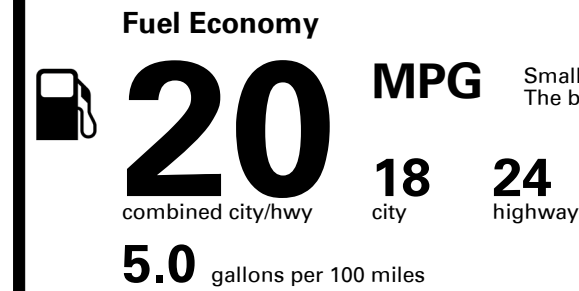

Manufacturer's Suggested Retail Price: $58,300.00

ADDED FEATURES:

- *VIK BLACK(PH3) Paint $650.00
- *Sport Advanced Package: $6,400.00
  - 21-inch Sport Alloy Wheels
  - Nappa Leather Seating Surfaces
  - Leatherette Wrapped Upper Instrument Panel
  - Microfiber Suede Headliner
  - Lexicon® Premium Audio / Genesis Digital Key
  - Surround View Monitor / Blind-Spot View Monitor
  - Remote Smart Parking Assist
  - Parking Distance Warning - Forward / Reverse
  - Parking Collision-Avoidance Assist - Reverse
  - Layered Edge Backlit Trim
- *Sport Prestige Package: $3,200.00
  - 12.3" 3D Digital Instrument Cluster
  - Head-Up Display
  - 3-Zone Climate Control
  - Forward Attention Warning
  - Carbon Fiber Trim
  - Heated 2nd Row Seats
  - Manual Rear Door Shades

Accessories

- *Cargo Net $50.00
- *Reversible Cargo Tray $160.00
- *Cargo Cover $200.00
- *First Aid Kit $45.00
- *Wheel Locks $85.00

Inland Freight & Handling : $1,350.00

TOTAL PRICE: $70,440.00

342 A 1

SOLD TO: TX736   **SHIPPED TO: TX736**
GENESIS OF SOUTH SAN ANTONIO
7915 IH 35 SOUTH
SAN ANTONIO TX 78224

VIN: 5NMMCDTCXSH032866	ENGINE: G6DSRA510148	EXTERIOR COLOR: VIK BLACK	INTERIOR/SEAT COLOR: OBSIDIAN BLACK/OBSIDIAN
MODEL: U0462A65	PORT OF ENTRY: MA	TRANSPORT: TRUCK	ACCESSORY WEIGHT: 20 lbs./ 9 kgs.

EMISSIONS:
This vehicle is certified to meet emission requirements in all 50 states

EPA DOT Fuel Economy and Environment

Gasoline Vehicle

Small SUVs range from 14 to 118 MPG. The best vehicle rates 140 MPGe.

You spend $6,500
more in fuel costs over 5 years
compared to the average new vehicle.

Annual fuel cost $3,200