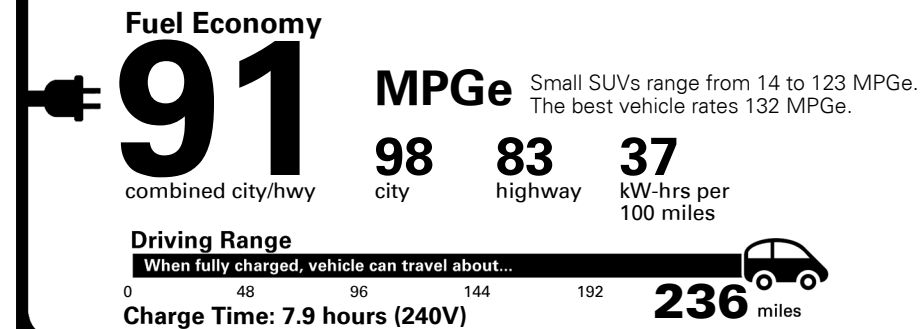

## EPA DOT Fuel Economy and Environment

**Electric Vehicle**

**You save \$4,000**  
in fuel costs over 5 years compared to the average new vehicle.

**Annual fuel cost \$800**

**Fuel Economy & Greenhouse Gas Rating** (tailpipe only)