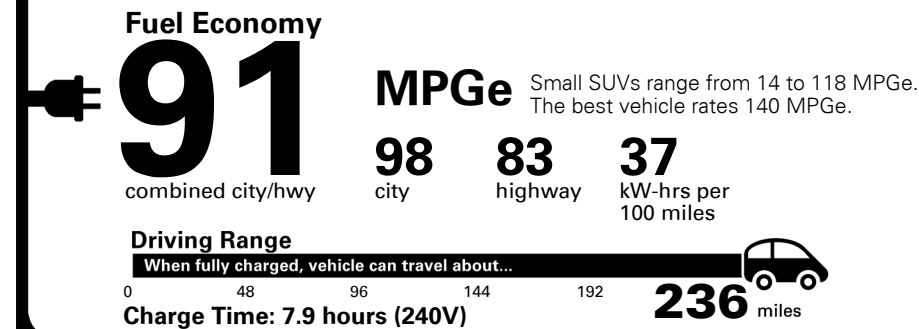

EMISSIONS:
 This vehicle meets emissions requirements in all 50 states and is a CARB certified Zero Emission

Inland Freight & Handling : \$1,350.00

TOTAL PRICE: \$76,155.00

285 A 1

EPA DOT Fuel Economy and Environment

Electric Vehicle

You save \$5,000
 in fuel costs over 5 years compared to the average new vehicle.

Annual fuel cost \$900

Fuel Economy & Greenhouse Gas Rating (tailpipe only)

Smog Rating (tailpipe only)

Actual results will vary for many reasons, including driving conditions and how you drive and maintain your vehicle. The average new vehicle gets 28 MPG and costs \$9,500 to fuel over 5 years. Cost estimates are based on 15,000 miles per year at \$0.16 per kW-hr. MPGe is miles per gasoline gallon equivalent. Vehicle emissions are a significant cause of climate change and smog.