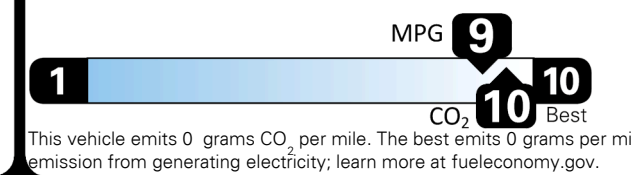

EMISSIONS:
 This vehicle meets emissions requirements in all 50 states and is a CARB certified Zero Emission

Inland Freight & Handling : \$1,350.00

TOTAL PRICE: \$76,155.00

285 A 1

EPA DOT Fuel Economy and Environment

Electric Vehicle

You save \$5,000
 in fuel costs over 5 years compared to the average new vehicle.

Annual fuel cost \$900

Fuel Economy & Greenhouse Gas Rating (tailpipe only)

Smog Rating (tailpipe only)

Actual results will vary for many reasons, including driving conditions and how you drive and maintain your vehicle. The average new vehicle gets 28 MPG and costs \$9,500 to fuel over 5 years. Cost estimates are based on 15,000 miles per year at \$0.16 per kW-hr. MPGe is miles per gasoline gallon equivalent. Vehicle emissions are a significant cause of climate change and smog.