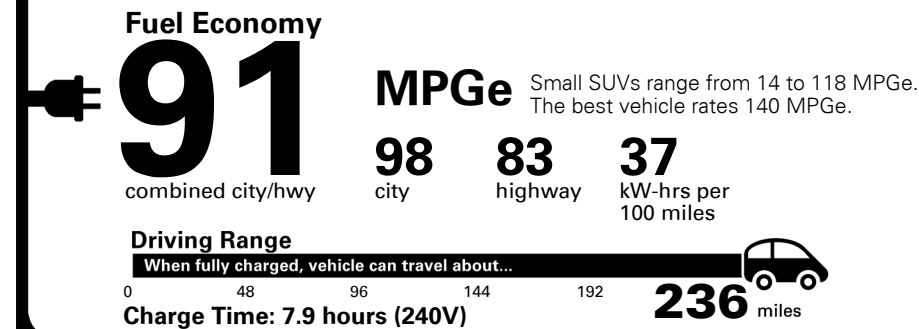

## EPA DOT Fuel Economy and Environment

**You save \$5,000**  
in fuel costs over 5 years compared to the average new vehicle.

**Annual fuel cost \$900**

#### Fuel Economy & Greenhouse Gas Rating (tailpipe only)