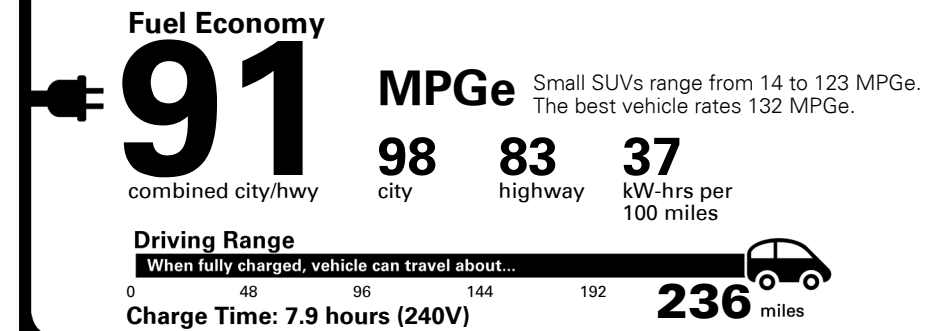

EMISSIONS:
This vehicle meets emissions requirements in all 50 states and is a CARB certified Zero Emission

Inland Freight & Handling : \$1,125.00

TOTAL PRICE: \$67,710.00

111 A

EPA DOT Fuel Economy and Environment

Electric Vehicle

You save \$4,000
in fuel costs over 5 years compared to the average new vehicle.

Annual fuel cost \$800

Fuel Economy & Greenhouse Gas Rating (tailpipe only)

Smog Rating (tailpipe only)

This vehicle emits 0 grams CO₂ per mile. The best emits 0 grams per mile (tailpipe only). Does not include emission from generating electricity; learn more at fueleconomy.gov.