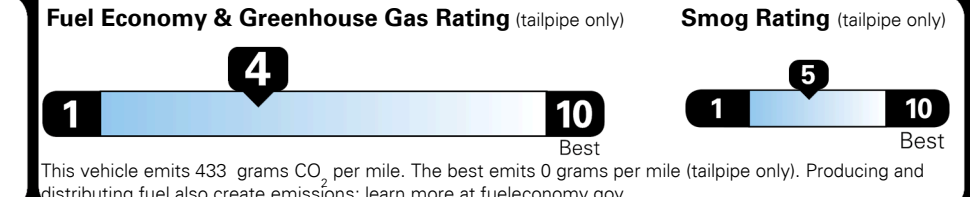

Inland Freight & Handling : \$1,495.00

TOTAL PRICE: \$67,445.00

EPA DOT Fuel Economy and Environment

Gasoline Vehicle

Fuel Economy

21 MPG
combined city/hwy

18 MPG
city

25 MPG
highway

4.8 gallons per 100 miles

Small SUVs range from 14 to 125 MPG. The best vehicle rates 146 MPGe.

You spend \$6,250
more in fuel costs over 5 years compared to the average new vehicle.

Annual fuel cost \$2,950