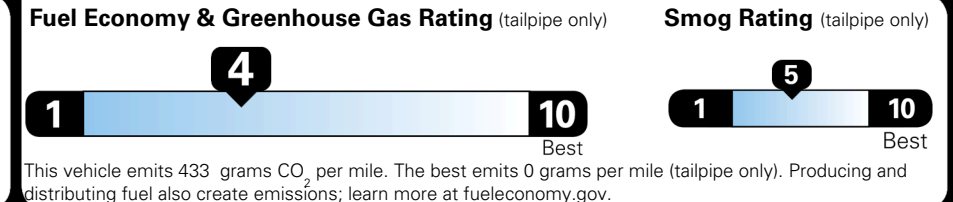

Inland Freight & Handling : \$1,495.00

TOTAL PRICE: \$67,370.00

EPA DOT Fuel Economy and Environment

Gasoline Vehicle

Fuel Economy

21 MPG
combined city/hwy

18 MPG
city

25 MPG
highway

4.8 gallons per 100 miles

Small SUVs range from 14 to 125 MPG. The best vehicle rates 146 MPGe.

You spend \$6,250
more in fuel costs over 5 years
compared to the average new vehicle.

Annual fuel cost \$2,950