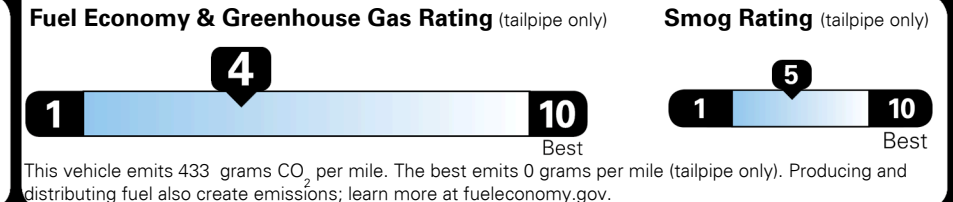

Inland Freight & Handling : \$1,495.00

TOTAL PRICE: \$67,160.00

240 A 1

EPA DOT Fuel Economy and Environment

Gasoline Vehicle

Fuel Economy

21 MPG
 combined city/hwy

18 MPG
 city

25 MPG
 highway

4.8 gallons per 100 miles

Small SUVs range from 14 to 125 MPG. The best vehicle rates 146 MPGe.

You spend \$6,250
 more in fuel costs over 5 years compared to the average new vehicle.

Annual fuel cost \$2,950