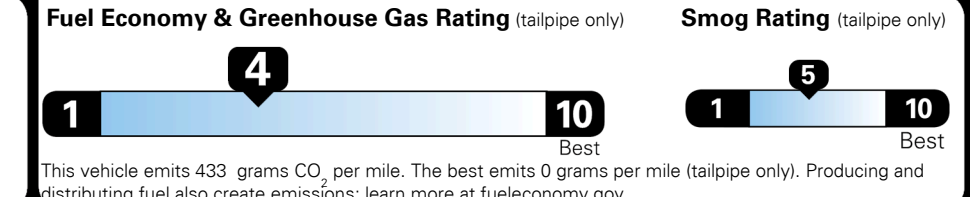

Inland Freight & Handling : \$1,495.00

TOTAL PRICE: \$67,120.00

EPA DOT Fuel Economy and Environment

Gasoline Vehicle

Fuel Economy

21 MPG
 combined city/hwy

18 MPG
 city

25 MPG
 highway

4.8 gallons per 100 miles

Small SUVs range from 14 to 125 MPG. The best vehicle rates 146 MPGe.

You spend \$6,250
 more in fuel costs over 5 years compared to the average new vehicle.

Annual fuel cost \$2,950