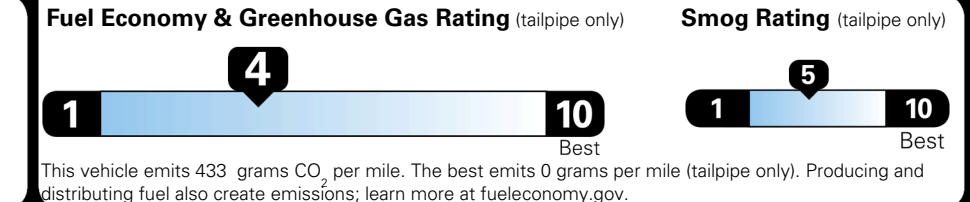

Inland Freight & Handling : \$1,495.00

TOTAL PRICE: \$67,055.00

EPA DOT Fuel Economy and Environment

Gasoline Vehicle

Fuel Economy

21 MPG
combined city/hwy

18 MPG
city

25 MPG
highway

4.8 gallons per 100 miles

Small SUVs range from 14 to 125 MPG. The best vehicle rates 146 MPGe.

You spend \$6,250
more in fuel costs over 5 years compared to the average new vehicle.

Annual fuel cost \$2,950