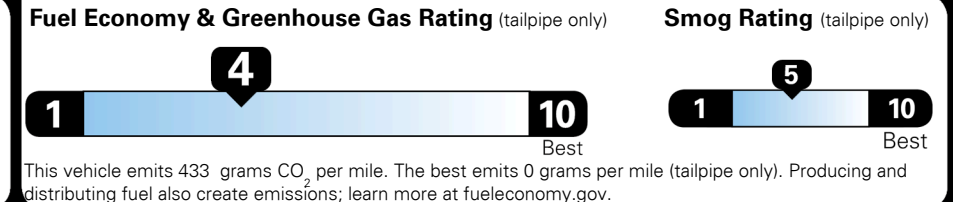

Inland Freight & Handling : \$1,495.00

TOTAL PRICE: \$67,160.00

EPA DOT Fuel Economy and Environment

Gasoline Vehicle

Fuel Economy

21 MPG
 combined city/hwy

18 MPG
 city

25 MPG
 highway

4.8 gallons per 100 miles

Small SUVs range from 14 to 125 MPG. The best vehicle rates 146 MPGe.

You spend \$6,250
 more in fuel costs over 5 years compared to the average new vehicle.

Annual fuel cost \$2,950