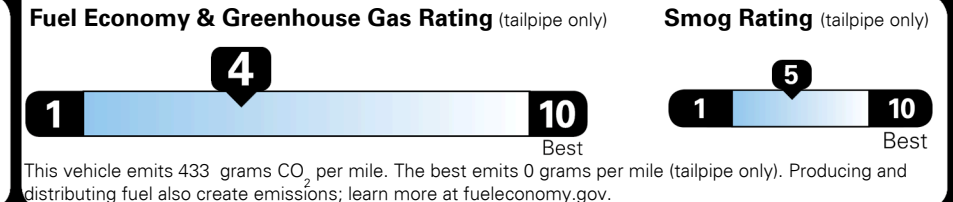

Inland Freight & Handling : \$1,495.00

TOTAL PRICE: \$67,265.00

EPA DOT Fuel Economy and Environment

Gasoline Vehicle

Fuel Economy

21 MPG
combined city/hwy

18 MPG
city

25 MPG
highway

4.8 gallons per 100 miles

Small SUVs range from 14 to 125 MPG. The best vehicle rates 146 MPGe.

You spend \$6,250
more in fuel costs over 5 years
compared to the average new vehicle.

Annual fuel cost \$2,950