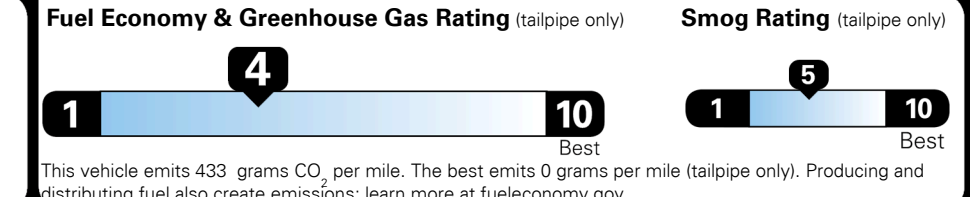

Inland Freight & Handling : \$1,450.00

TOTAL PRICE: \$66,035.00

EPA DOT Fuel Economy and Environment

Gasoline Vehicle

Fuel Economy

21 MPG
 combined city/hwy

18 MPG
 city

25 MPG
 highway

4.8 gallons per 100 miles

Small SUVs range from 14 to 125 MPG. The best vehicle rates 146 MPGe.

You spend \$6,250
 more in fuel costs over 5 years compared to the average new vehicle.

Annual fuel cost \$2,950