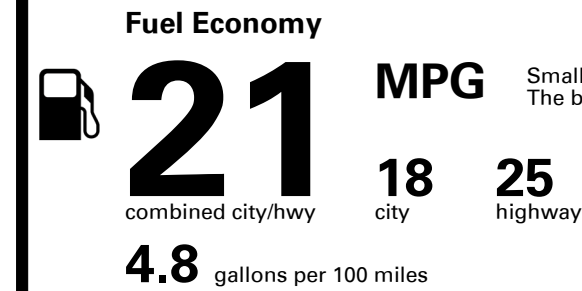

## EPA DOT Fuel Economy and Environment

Gasoline Vehicle

Small SUVs range from 14 to 125 MPG. The best vehicle rates 146 MPGe.

**You spend \$6,000 more in fuel costs over 5 years** compared to the average new vehicle.