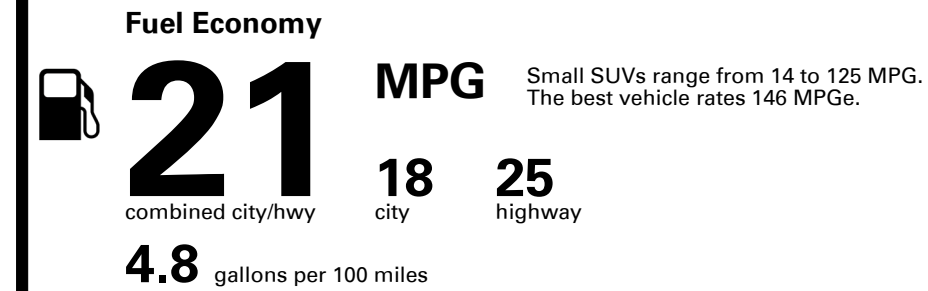

TOTAL PRICE: \$72,840.00

EPA DOT Fuel Economy and Environment

Gasoline Vehicle

You spend \$6,250
more in fuel costs over 5 years
compared to the average new vehicle.

Annual fuel cost \$2,950

Fuel Economy & Greenhouse Gas Rating (tailpipe only)