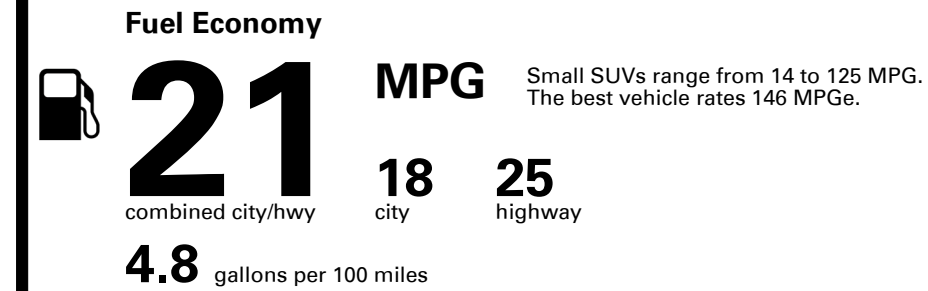

Inland Freight & Handling : \$1,495.00

TOTAL PRICE: \$73,545.00

344 A 1

EPA DOT Fuel Economy and Environment

Gasoline Vehicle

You spend \$6,250
more in fuel costs over 5 years
compared to the average new vehicle.

Annual fuel cost \$2,950

Fuel Economy & Greenhouse Gas Rating (tailpipe only)

Smog Rating (tailpipe only)

This vehicle emits 433 grams CO₂ per mile. The best emits 0 grams per mile (tailpipe only). Producing and distributing fuel also create emissions; learn more at fueleconomy.gov.