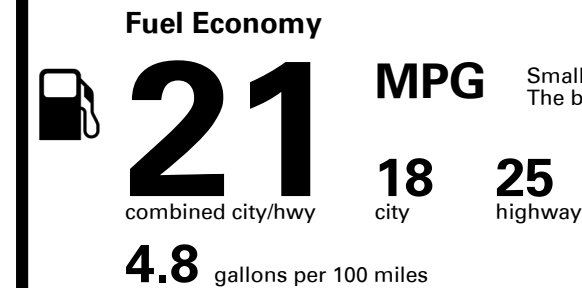

SPORT PRESTIGE FEATURES

- Carbon Fiber Trim
- Heated 2nd Row Seats (Outboard)
- Manual Rear Side Sunshades
- 3-Zone Climate Control
- Head-Up Display
- Nappa Leather Seating Surfaces w/ Microfiber Suede Headliner
- Remote Smart Parking Assist
- 21-inch Alloy Wheels with All-Season tires

ADDITIONAL STANDARD FEATURES

- Carpeted Floor Mats

Full Tank of Gas

GENESIS WARRANTY

- 5-year / 60,000-mile New Vehicle Warranty*
- 10-year / 100,000-mile Powertrain Warranty*
- 7-year / Unlimited-mile Anti-perforation Warranty*
- * Limited warranties, see dealer for details

Manufacturer's Suggested Retail Price: $71,095.00

ADDED FEATURES:

- *CERES BLUE(ASA) Paint $650.00

Accessories

- *Cargo Blocks $40.00
- *Cargo Mat, Up Seatback $200.00
- *Cargo Net $55.00
- *First Aid Kit $65.00
- *All Season Fitted Liners $235.00
- *NFC Key Card $30.00

SOLD TO: NJ713
GENESIS OF DENVERVILLE
3103 STATE ROUTE 10 EAST
DENVERVILLE NJ 07834

SHIPPED TO: NJ713

Inland Freight & Handling : $1,495.00

VIN: 5NMMEDTC1TH058154	EXTERIOR COLOR: CERES BLUE	INTERIOR/SEAT COLOR: VANILLA BEIGE/OBSIDIAN
MODEL: U0482A65	PORT OF ENTRY: MA	ACCESSORY WEIGHT: 19 lbs./ 9 kgs.

TOTAL PRICE: $73,865.00

EMISSIONS:
This vehicle is certified to meet emission requirements in all 50 states

EPA DOT Fuel Economy and Environment

Gasoline Vehicle

Small SUVs range from 14 to 125 MPG. The best vehicle rates 146 MPGe.

You spend $6,250
more in fuel costs over 5 years
compared to the average new vehicle.

Annual fuel cost $2,950