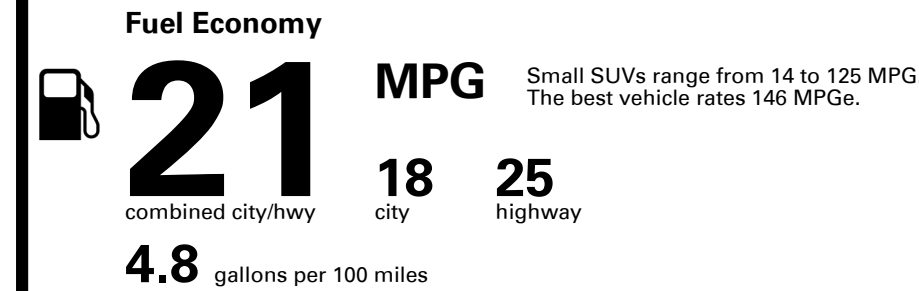

SPORT PRESTIGE FEATURES

- Carbon Fiber Trim
- Heated 2nd Row Seats (Outboard)
- Manual Rear Side Sunshades
- 3-Zone Climate Control
- Head-Up Display
- Nappa Leather Seating Surfaces w/ Microfiber Suede Headliner
- Remote Smart Parking Assist
- 21-inch Alloy Wheels with All-Season tires

ADDITIONAL STANDARD FEATURES

- Carpeted Floor Mats

Full Tank of Gas

GENESIS WARRANTY

- 5-year / 60,000-mile New Vehicle Warranty*
- 10-year / 100,000-mile Powertrain Warranty*
- 7-year / Unlimited-mile Anti-perforation Warranty*
- * Limited warranties, see dealer for details

Manufacturer's Suggested Retail Price: $71,095.00

ADDED FEATURES:

- *SAVILE SILVER(SSS) Paint $650.00

Accessories

- *Cargo Blocks $40.00
- *Cargo Mat, Up Seatback $200.00
- *Cargo Net $55.00
- *Cargo Cover $215.00
- *First Aid Kit $65.00
- *NFC Key Card $30.00

SOLD TO: WA706
GENESIS OF KIRKLAND
11930 124TH AVE NE
KIRKLAND WA 98034

SHIPPED TO: WA706

VIN: 5NMMEDTC1TH059496	EXTERIOR COLOR: SAVILE SILVER	INTERIOR/SEAT COLOR: OBSIDIAN BLACK/OBSIDIAN
MODEL: U0482A65	PORT OF ENTRY: MA	TRANSPORT: TRUCK
EMISSIONS: This vehicle is certified to meet emission requirements in all 50 states		ACCESSORY WEIGHT: 14 lbs./ 6 kgs.

Inland Freight & Handling : $1,495.00

TOTAL PRICE: $73,845.00

EPA DOT Fuel Economy and Environment

Gasoline Vehicle

You spend $6,250
more in fuel costs over 5 years
compared to the average new vehicle.

Annual fuel cost $2,950

Fuel Economy & Greenhouse Gas Rating (tailpipe only)

Smog Rating (tailpipe only)

This vehicle emits 433 grams CO₂ per mile. The best emits 0 grams per mile (tailpipe only). Producing and distributing fuel also create emissions; learn more at fueleconomy.gov.

Actual results will vary for many reasons, including driving conditions and how you drive and maintain your vehicle. The average new vehicle gets 29 MPG and costs $8,500 to fuel over 5 years. Cost estimates are based on 15,000 miles per year at $ 4.15 per gallon. MPG is miles per gasoline gallon equivalent. Vehicle emissions are a significant cause of climate change and smog.

fueleconomy.gov

Calculate personalized estimates and compare vehicles

GOVERNMENT 5-STAR SAFETY RATINGS

Overall Vehicle Score ★ ★ ★ ★ ★

Based on the combined rating of frontal, side and rollover. Should ONLY be compared to other vehicles of similar size and weight.

Frontal	Driver	★ ★ ★ ★ ★
Crash	Passenger	★ ★ ★ ★ ★

Based on the risk of injury in a frontal impact. Should ONLY be compared to other vehicles of similar size and weight.

Side	Front seat	★ ★ ★ ★ ★
Crash	Rear seat	★ ★ ★ ★ ★

Based on the risk of injury in a side impact.

Rollover ★ ★ ★ ★

Based on the risk of rollover in a single-vehicle crash.

Star ratings range from 1 to 5 stars (★★★★★) with 5 being the highest.

Source: National Highway Traffic Safety Administration (NHTSA).

www.safercar.gov or 1-888-327-4236

Manufacturer's suggested retail price includes manufacturer's recommended pre-delivery service. Gasoline license and title fees state and local taxes and dealer installed options and accessories are not included in the manufacturer's suggested retail price. This label has been affixed to this vehicle by Genesis Motor America, pursuant to the requirements of 15 U.S.C. 1231 et seq. which prohibits its removal or alteration prior to delivery to the ultimate purchaser.

PARTS CONTENT INFORMATION

FOR VEHICLES IN THIS CARLINE: U.S./CANADIAN PARTS CONTENT: 26 %

MAJOR SOURCES OF FOREIGN PARTS CONTENT: KOREA: 64 %

FOR THIS VEHICLE: FINAL ASSEMBLY POINT: MONTGOMERY, ALABAMA

COUNTRY OF ORIGIN:

ENGINE: KOREA TRANSMISSION: KOREA

Note: Parts content does not include final assembly, distribution, or other non-parts costs.