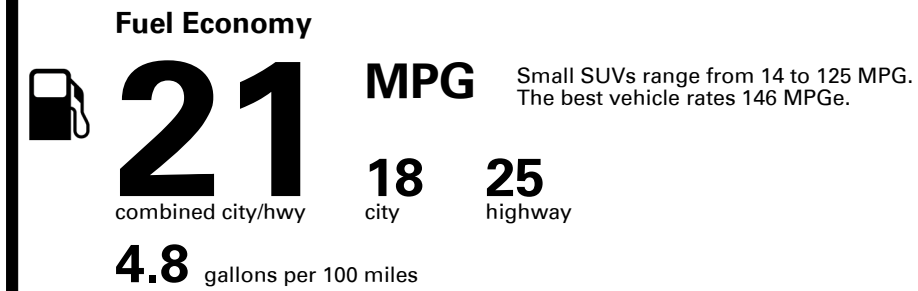

TOTAL PRICE: \$73,190.00

EPA DOT Fuel Economy and Environment

Gasoline Vehicle

You spend \$6,250
more in fuel costs over 5 years
compared to the average new vehicle.

Annual fuel cost \$2,950

Fuel Economy & Greenhouse Gas Rating (tailpipe only)