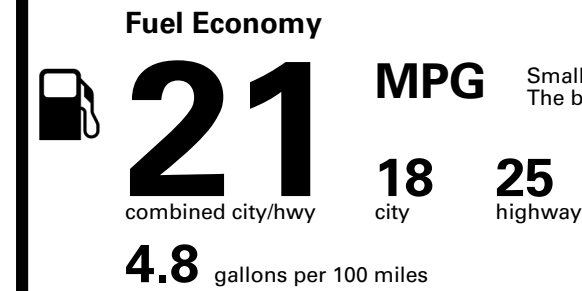

EPA DOT Fuel Economy and Environment

Gasoline Vehicle

Small SUVs range from 14 to 125 MPG. The best vehicle rates 146 MPGe.

You spend $6,250
more in fuel costs over 5 years
compared to the average new vehicle.

Annual fuel cost $2,950