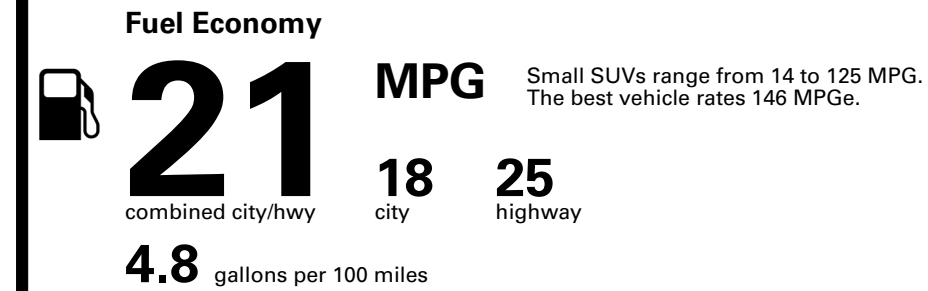

Inland Freight & Handling : \$1,495.00

TOTAL PRICE: \$74,095.00

EPA DOT Fuel Economy and Environment

Gasoline Vehicle

You spend \$6,250
more in fuel costs over 5 years
compared to the average new vehicle.