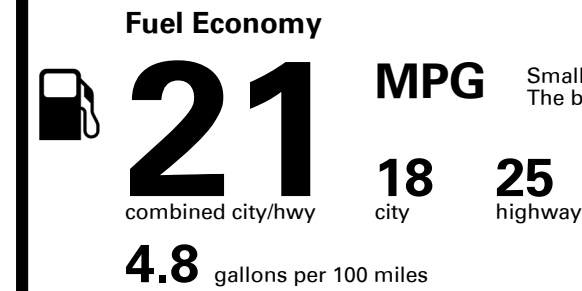

TOTAL PRICE: \$72,585.00

EPA DOT Fuel Economy and Environment

Gasoline Vehicle

Small SUVs range from 14 to 125 MPG. The best vehicle rates 146 MPGe.

You spend \$6,250
more in fuel costs over 5 years
compared to the average new vehicle.