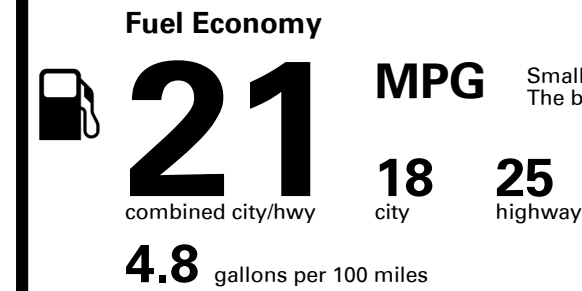

TOTAL PRICE: \$72,565.00

102 A

EPA DOT Fuel Economy and Environment

Gasoline Vehicle

Small SUVs range from 14 to 125 MPG. The best vehicle rates 146 MPGe.

You spend \$6,250
more in fuel costs over 5 years
compared to the average new vehicle.