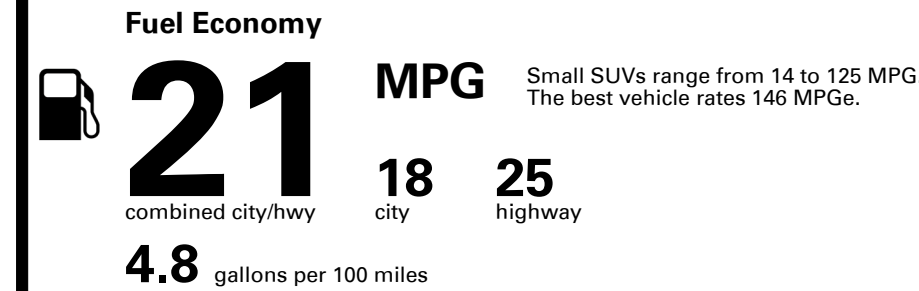

TOTAL PRICE: \$72,700.00

EPA DOT Fuel Economy and Environment

Gasoline Vehicle

You spend \$6,250
more in fuel costs over 5 years
compared to the average new vehicle.

Annual fuel cost \$2,950

Fuel Economy & Greenhouse Gas Rating (tailpipe only)