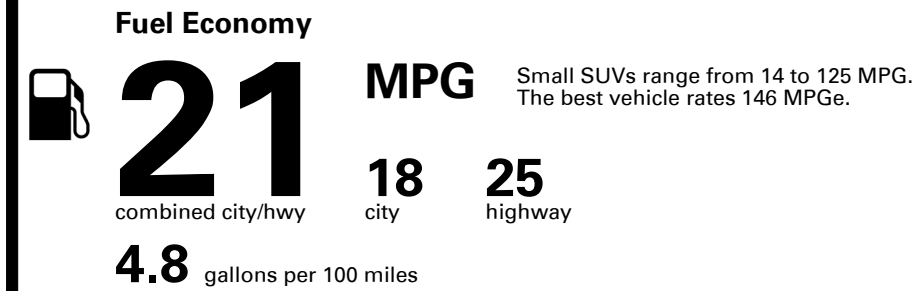

You spend \$6,250
more in fuel costs over 5 years compared to the average new vehicle.

Annual fuel cost \$2,950

Fuel Economy & Greenhouse Gas Rating (tailpipe only)

Smog Rating (tailpipe only)

This vehicle emits 433 grams CO₂ per mile. The best emits 0 grams per mile (tailpipe only). Producing and distributing fuel also create emissions; learn more at fueleconomy.gov.