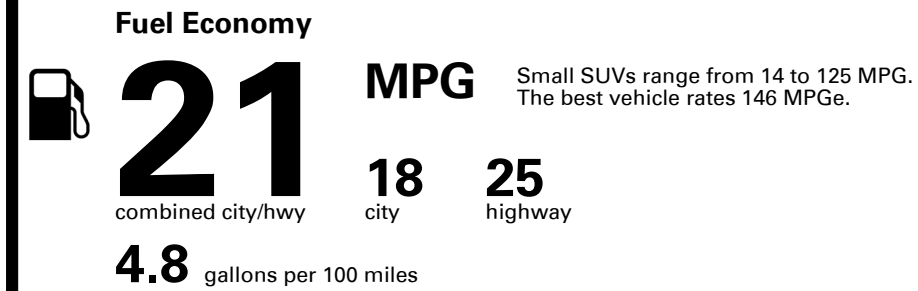

SPORT PRESTIGE FEATURES

- Carbon Fiber Trim
- Heated 2nd Row Seats (Outboard)
- Manual Rear Side Sunshades
- 3-Zone Climate Control
- Head-Up Display
- Nappa Leather Seating Surfaces w/ Microfiber Suede Headliner
- Remote Smart Parking Assist
- 21-inch Alloy Wheels with All-Season tires

ADDITIONAL STANDARD FEATURES

- Carpeted Floor Mats

Full Tank of Gas

GENESIS WARRANTY

- 5-year / 60,000-mile New Vehicle Warranty*
- 10-year / 100,000-mile Powertrain Warranty*
- 7-year / Unlimited-mile Anti-perforation Warranty*
- * Limited warranties, see dealer for details

Manufacturer's Suggested Retail Price: $71,095.00

ADDED FEATURES:

- *UYUNI WHITE(UYH) Paint $650.00

Accessories

- *Cargo Net $55.00
- *Cargo Tray $195.00
- *Cargo Cover $215.00
- *First Aid Kit $65.00
- *Tow Hitch $650.00

SOLD TO: NJ713
GENESIS OF DENVERVILLE
3103 STATE ROUTE 10 EAST
DENVERVILLE NJ 07834

SHIPPED TO: NJ713

Inland Freight & Handling : $1,495.00

VIN: 5NMMEDTC2TH050953	EXTERIOR COLOR: UYUNI WHITE	INTERIOR/SEAT COLOR: ULTRAMARINE
MODEL: U0482A65	PORT OF ENTRY: MA	ACCESSORY WEIGHT: 83 lbs./ 38 kgs.

EMISSIONS:
This vehicle is certified to meet emission requirements in all 50 states

TOTAL PRICE: $74,420.00

EPA DOT Fuel Economy and Environment

Gasoline Vehicle

You spend $6,250
more in fuel costs over 5 years
compared to the average new vehicle.

Annual fuel cost $2,950

Fuel Economy & Greenhouse Gas Rating (tailpipe only)

Smog Rating (tailpipe only)

This vehicle emits 433 grams CO₂ per mile. The best emits 0 grams per mile (tailpipe only). Producing and distributing fuel also create emissions; learn more at fueleconomy.gov.

Actual results will vary for many reasons, including driving conditions and how you drive and maintain your vehicle. The average new vehicle gets 29 MPG and costs $8,500 to fuel over 5 years. Cost estimates are based on 15,000 miles per year at $ 4.15 per gallon. MPG is miles per gasoline gallon equivalent. Vehicle emissions are a significant cause of climate change and smog.

fueleconomy.gov

Calculate personalized estimates and compare vehicles

GOVERNMENT 5-STAR SAFETY RATINGS

Overall Vehicle Score ★ ★ ★ ★ ★

Based on the combined rating of frontal, side and rollover. Should ONLY be compared to other vehicles of similar size and weight.

Frontal	Driver	★ ★ ★ ★ ★
Crash	Passenger	★ ★ ★ ★ ★

Based on the risk of injury in a frontal impact. Should ONLY be compared to other vehicles of similar size and weight.

Side	Front seat	★ ★ ★ ★ ★
Crash	Rear seat	★ ★ ★ ★ ★

Based on the risk of injury in a side impact.

Rollover ★ ★ ★ ★

Based on the risk of rollover in a single-vehicle crash.

Star ratings range from 1 to 5 stars (★★★★★) with 5 being the highest.

Source: National Highway Traffic Safety Administration (NHTSA).

www.safercar.gov or 1-888-327-4236

Manufacturer's suggested retail price includes manufacturer's recommended pre-delivery service. Gasoline license and title fees state and local taxes and dealer installed options and accessories are not included in the manufacturer's suggested retail price. This label has been affixed to this vehicle by Genesis Motor America, pursuant to the requirements of 15 U.S.C. 1231 et seq. which prohibits its removal or alteration prior to delivery to the ultimate purchaser.

PARTS CONTENT INFORMATION

FOR VEHICLES IN THIS CARLINE: U.S./CANADIAN PARTS CONTENT: 26 %

MAJOR SOURCES OF FOREIGN PARTS CONTENT: KOREA: 64 %

FOR THIS VEHICLE: FINAL ASSEMBLY POINT: MONTGOMERY, ALABAMA

COUNTRY OF ORIGIN:

ENGINE: KOREA

TRANSMISSION: KOREA

Note: Parts content does not include final assembly, distribution, or other non-parts costs.