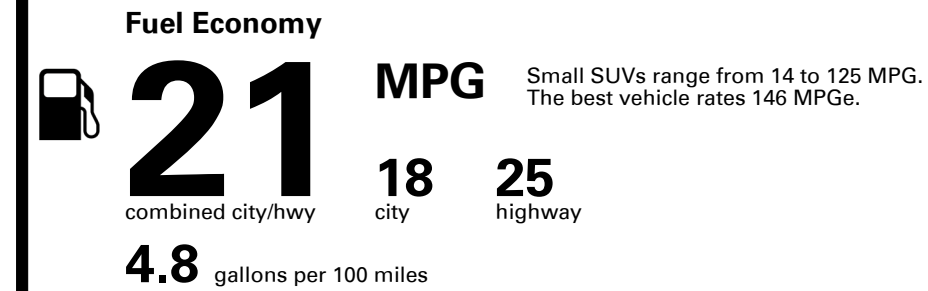

TOTAL PRICE: \$74,225.00

EPA DOT Fuel Economy and Environment

Gasoline Vehicle

You spend \$6,250
more in fuel costs over 5 years
compared to the average new vehicle.

Annual fuel cost \$2,950

Fuel Economy & Greenhouse Gas Rating (tailpipe only)