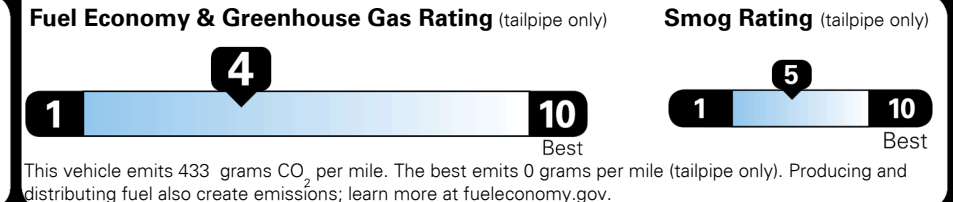

Inland Freight & Handling : \$1,495.00

TOTAL PRICE: \$73,240.00

EPA DOT Fuel Economy and Environment

Gasoline Vehicle

Fuel Economy

21 MPG
combined city/hwy

18 MPG
city

25 MPG
highway

4.8 gallons per 100 miles

Small SUVs range from 14 to 125 MPG. The best vehicle rates 146 MPGe.

You spend \$6,250
more in fuel costs over 5 years
compared to the average new vehicle.

Annual fuel cost \$2,950