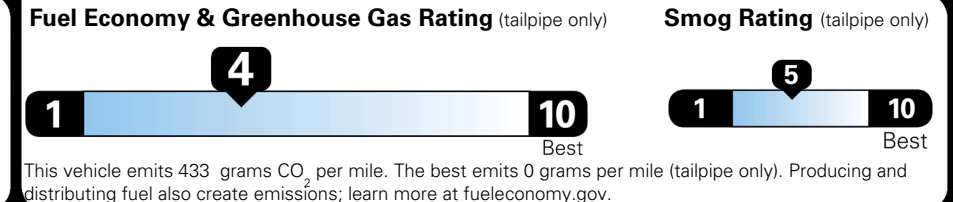

TOTAL PRICE: \$73,745.00

EPA DOT Fuel Economy and Environment

Gasoline Vehicle

Fuel Economy

21 MPG
combined city/hwy

18 MPG
city

25 MPG
highway

4.8 gallons per 100 miles

Small SUVs range from 14 to 125 MPG. The best vehicle rates 146 MPGe.

You spend \$6,250
more in fuel costs over 5 years
compared to the average new vehicle.

Annual fuel cost \$2,950

Actual results will vary for many reasons, including driving conditions and how you drive and maintain your vehicle. The average new vehicle gets 29 MPG and costs \$8,500 to fuel over 5 years. Cost estimates are based on 15,000 miles per year at \$ 4.15 per gallon. MPG is miles per gasoline gallon equivalent. Vehicle emissions are a significant cause of climate change and smog.