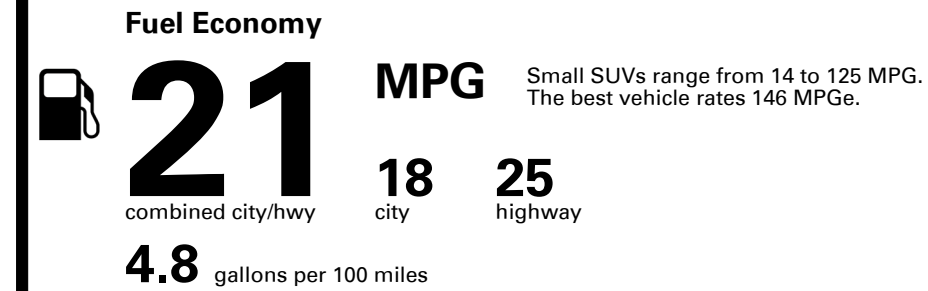

SPORT PRESTIGE FEATURES

- Carbon Fiber Trim
- Heated 2nd Row Seats (Outboard)
- Manual Rear Side Sunshades
- 3-Zone Climate Control
- Head-Up Display
- Nappa Leather Seating Surfaces w/ Microfiber Suede Headliner
- Remote Smart Parking Assist
- 21-inch Alloy Wheels with All-Season tires

ADDITIONAL STANDARD FEATURES

- Carpeted Floor Mats

Full Tank of Gas

GENESIS WARRANTY

- 5-year / 60,000-mile New Vehicle Warranty*
- 10-year / 100,000-mile Powertrain Warranty*
- 7-year / Unlimited-mile Anti-perforation Warranty*
- * Limited warranties, see dealer for details

Manufacturer's Suggested Retail Price: $71,095.00

ADDED FEATURES:

Accessories

- *Cargo Net $55.00
- *Roof Rack Cross Bars $520.00
- *Cargo Tray $195.00
- *Cargo Cover $215.00

SOLD TO: TX735
GENESIS OF EAST SAN ANTONIO
12908 IH 35 NORTH
SAN ANTONIO TX 78233

SHIPPED TO: TX735

Inland Freight & Handling : $1,495.00

VIN: 5NMMEDTC3TH050704	EXTERIOR COLOR: ALTA WHITE	INTERIOR/SEAT COLOR: VANILLA BEIGE/OBSIDIAN
MODEL: U0482A65	PORT OF ENTRY: MA	TRANSPORT: TRUCK
EMISSIONS: This vehicle is certified to meet emission requirements in all 50 states		ACCESSORY WEIGHT: 18 lbs./ 8 kgs.

TOTAL PRICE: $73,575.00

EPA DOT Fuel Economy and Environment

Gasoline Vehicle

You spend $6,250
more in fuel costs over 5 years
compared to the average new vehicle.

Annual fuel cost $2,950

Fuel Economy & Greenhouse Gas Rating (tailpipe only)

Smog Rating (tailpipe only)

This vehicle emits 433 grams CO₂ per mile. The best emits 0 grams per mile (tailpipe only). Producing and distributing fuel also create emissions; learn more at fueleconomy.gov.

Actual results will vary for many reasons, including driving conditions and how you drive and maintain your vehicle. The average new vehicle gets 29 MPG and costs $8,500 to fuel over 5 years. Cost estimates are based on 15,000 miles per year at $ 4.15 per gallon. MPG is miles per gasoline gallon equivalent. Vehicle emissions are a significant cause of climate change and smog.

fueleconomy.gov

Calculate personalized estimates and compare vehicles

GOVERNMENT 5-STAR SAFETY RATINGS

Overall Vehicle Score ★ ★ ★ ★ ★

Based on the combined rating of frontal, side and rollover. Should ONLY be compared to other vehicles of similar size and weight.

Frontal Crash	Driver	★ ★ ★ ★ ★
Passenger		★ ★ ★ ★ ★

Based on the risk of injury in a frontal impact. Should ONLY be compared to other vehicles of similar size and weight.

Side Crash	Front seat	★ ★ ★ ★ ★
Rear seat		★ ★ ★ ★ ★

Based on the risk of injury in a side impact.

Rollover ★ ★ ★ ★

Based on the risk of rollover in a single-vehicle crash.

Star ratings range from 1 to 5 stars (★★★★★) with 5 being the highest.

Source: National Highway Traffic Safety Administration (NHTSA).

www.safercar.gov or 1-888-327-4236

Manufacturer's suggested retail price includes manufacturer's recommended pre-delivery service. Gasoline license and title fees state and local taxes and dealer installed options and accessories are not included in the manufacturer's suggested retail price. This label has been affixed to this vehicle by Genesis Motor America, pursuant to the requirements of 15 U.S.C. 1231 et seq. which prohibits its removal or alteration prior to delivery to the ultimate purchaser.

PARTS CONTENT INFORMATION

FOR VEHICLES IN THIS CARLINE: U.S./CANADIAN PARTS CONTENT: 26 %

MAJOR SOURCES OF FOREIGN PARTS CONTENT: KOREA: 64 %

FOR THIS VEHICLE: FINAL ASSEMBLY POINT: MONTGOMERY, ALABAMA

COUNTRY OF ORIGIN:

ENGINE: KOREA TRANSMISSION: KOREA

Note: Parts content does not include final assembly, distribution, or other non-parts costs.