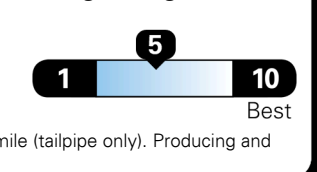

Actual results will vary for many reasons, including driving conditions and how you drive and maintain your vehicle. The average new vehicle gets 29 MPG and costs $8,500 to fuel over 5 years. Cost estimates are based on 15,000 miles per year at $ 4.15 per gallon. MPG is miles per gasoline gallon equivalent. Vehicle emissions are a significant cause of climate change and smog.

fueleconomy.gov

Calculate personalized estimates and compare vehicles