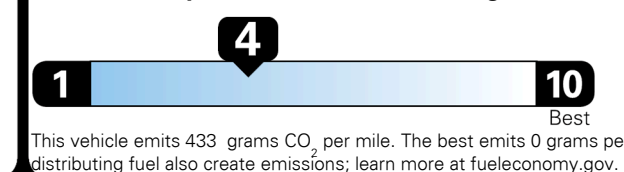

## EPA DOT Fuel Economy and Environment

Gasoline Vehicle

**Fuel Economy**

**21** MPG  
combined city/hwy

**18** MPG  
city

**25** MPG  
highway

**4.8** gallons per 100 miles

Small SUVs range from 14 to 125 MPG. The best vehicle rates 146 MPGe.

**You spend \$6,250**  
**more in fuel costs over 5 years**  
compared to the average new vehicle.

**Annual fuel cost \$2,950**

**Fuel Economy & Greenhouse Gas Rating** (tailpipe only)

**Smog Rating** (tailpipe only)