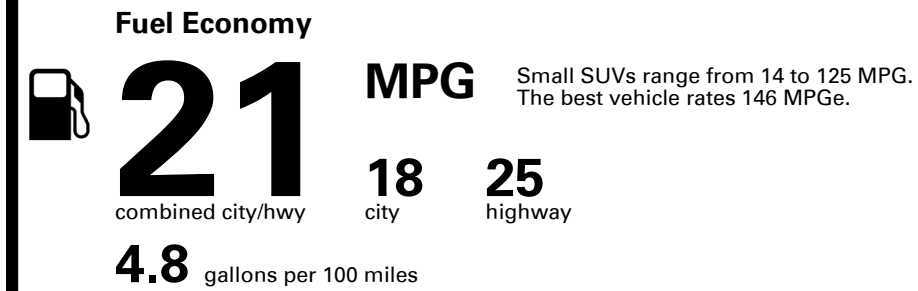

Inland Freight & Handling : \$1,495.00

TOTAL PRICE: \$73,240.00

35 A

EPA DOT Fuel Economy and Environment

Gasoline Vehicle

You spend \$6,250
more in fuel costs over 5 years
compared to the average new vehicle.

Annual fuel cost \$2,950

Fuel Economy & Greenhouse Gas Rating (tailpipe only)

Smog Rating (tailpipe only)

This vehicle emits 433 grams CO₂ per mile. The best emits 0 grams per mile (tailpipe only). Producing and distributing fuel also create emissions; learn more at fueleconomy.gov.