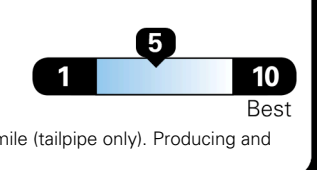

Smog Rating (tailpipe only)

Actual results will vary for many reasons, including driving conditions and how you drive and maintain your vehicle. The average new vehicle gets 29 MPG and costs $8,500 to fuel over 5 years. Cost estimates are based on 15,000 miles per year at $ 4.15 per gallon. MPG is miles per gasoline gallon equivalent. Vehicle emissions are a significant cause of climate change and smog.

fueleconomy.gov

Calculate personalized estimates and compare vehicles