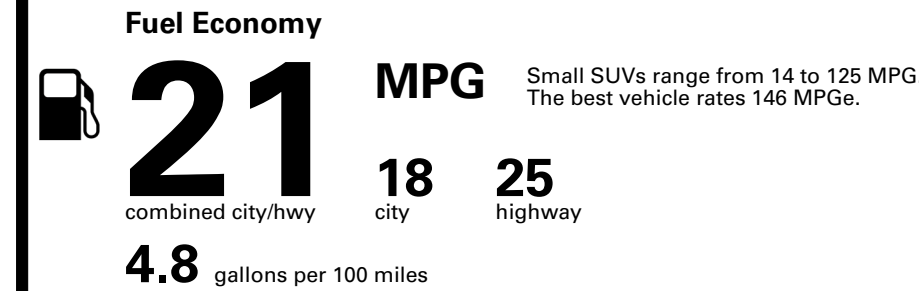

TOTAL PRICE: \$74,365.00

Inland Freight & Handling : \$1,495.00

EPA DOT Fuel Economy and Environment

Gasoline Vehicle

You spend \$6,250
more in fuel costs over 5 years
compared to the average new vehicle.

Annual fuel cost \$2,950

Fuel Economy & Greenhouse Gas Rating (tailpipe only)

Smog Rating (tailpipe only)

Actual results will vary for many reasons, including driving conditions and how you drive and maintain your vehicle. The average new vehicle gets 29 MPG and costs \$8,500 to fuel over 5 years. Cost estimates are based on 15,000 miles per year at \$ 4.15 per gallon. MPG is miles per gasoline gallon equivalent. Vehicle emissions are a significant cause of climate change and smog.