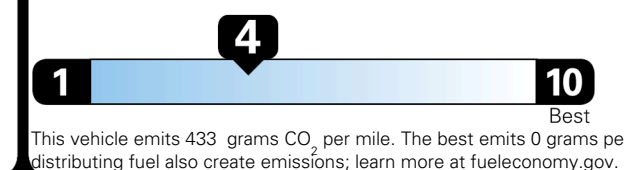

TOTAL PRICE: \$74,365.00

Inland Freight & Handling : \$1,495.00

EPA DOT Fuel Economy and Environment

Gasoline Vehicle

You spend \$6,250
more in fuel costs over 5 years
compared to the average new vehicle.

Annual fuel cost \$2,950

Fuel Economy & Greenhouse Gas Rating (tailpipe only)

Smog Rating (tailpipe only)

Actual results will vary for many reasons, including driving conditions and how you drive and maintain your vehicle. The average new vehicle gets 29 MPG and costs \$8,500 to fuel over 5 years. Cost estimates are based on 15,000 miles per year at \$ 4.15 per gallon. MPG is miles per gasoline gallon equivalent. Vehicle emissions are a significant cause of climate change and smog.